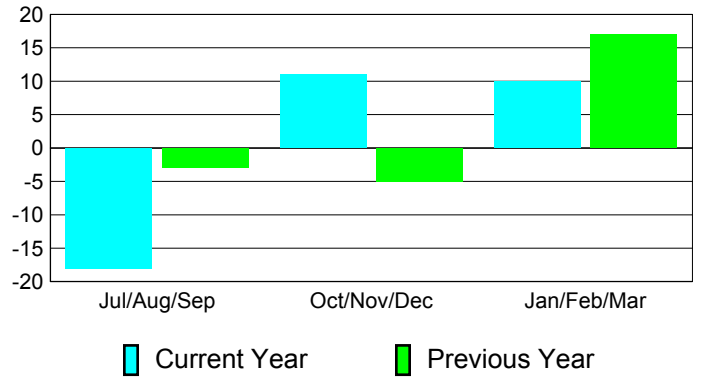

**Membership Results
2010-2011**

**Membership
2009-2010**

Month	Net Memb Goal	Actual New Memb	Actual Dropped Memb	Gain/Loss of Memb	Gain/Loss of Memb
Jul/Aug/Sep	-20	17	-35	-18	-3
Oct/Nov/Dec	0	30	-19	11	-5
Jan/Feb/Mar	0	27	-17	10	17
Totals	-20	74	-71	3	9

Membership Results 2010-2011

Goal, New, Dropped, Gain/Loss

Comparison of Membership Gain/Loss

Current Year Compared to the Previous Year

Gender Comparison 2010-2011

Male

Female