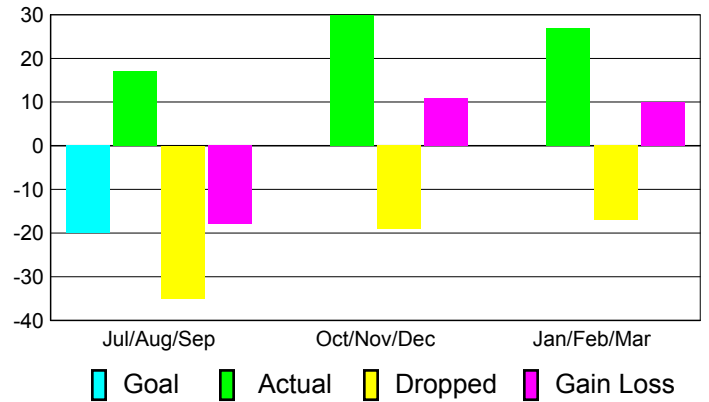

Membership Results 2010-2011

Goal, New, Dropped, Gain/Loss

Comparison of Membership Gain/Loss

Current Year Compared to the Previous Year